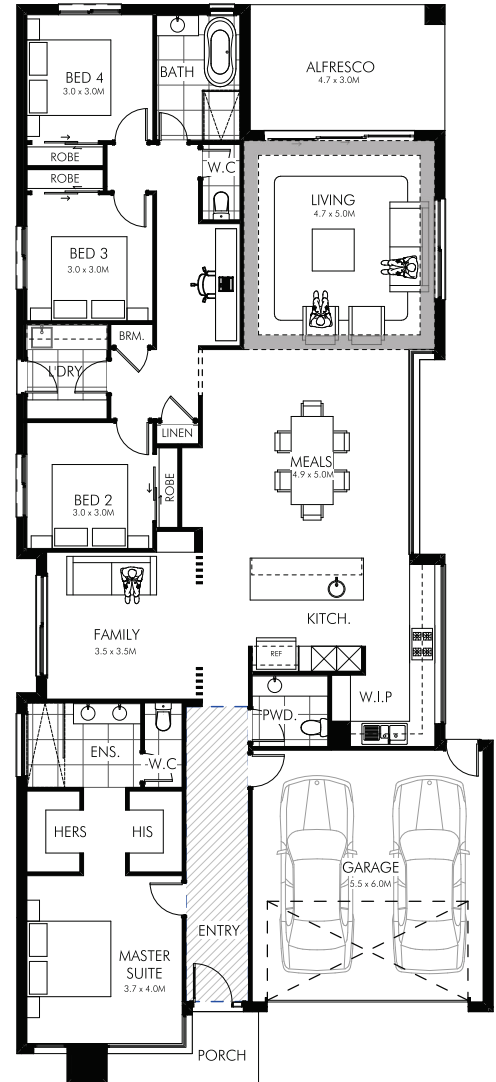

Santorosa

2.0

3.0

4.0

SPECIFICATIONS

Fits lot width 15m

Fits lot length 30m

Ground Floor 202.2 23.27sq

Garage 36.09 3.7sq

Porch 4.82 0.95sq

Alfresco 9.80 1.05sq

Total 257.7m²/28.6sq

build4me
BUILDING EXCELLENCE