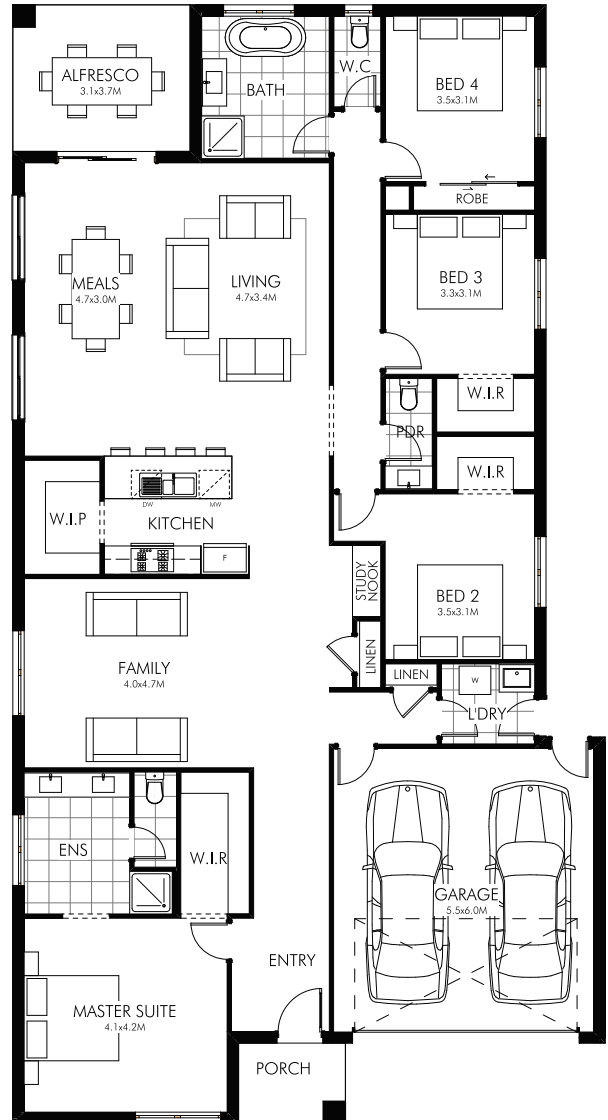

Providence

2.0

2.0

4.0

SPECIFICATIONS

Fits lot width 14m

Fits lot length 32m

Ground Floor 216.45 20.0sq

Garage 36.05 3.88sq

Porch 4.47 0.48sq

Alfresco 11.6 1.28sq

Total 268.66m² / 28.9sq

build4me
BUILDING EXCELLENCE