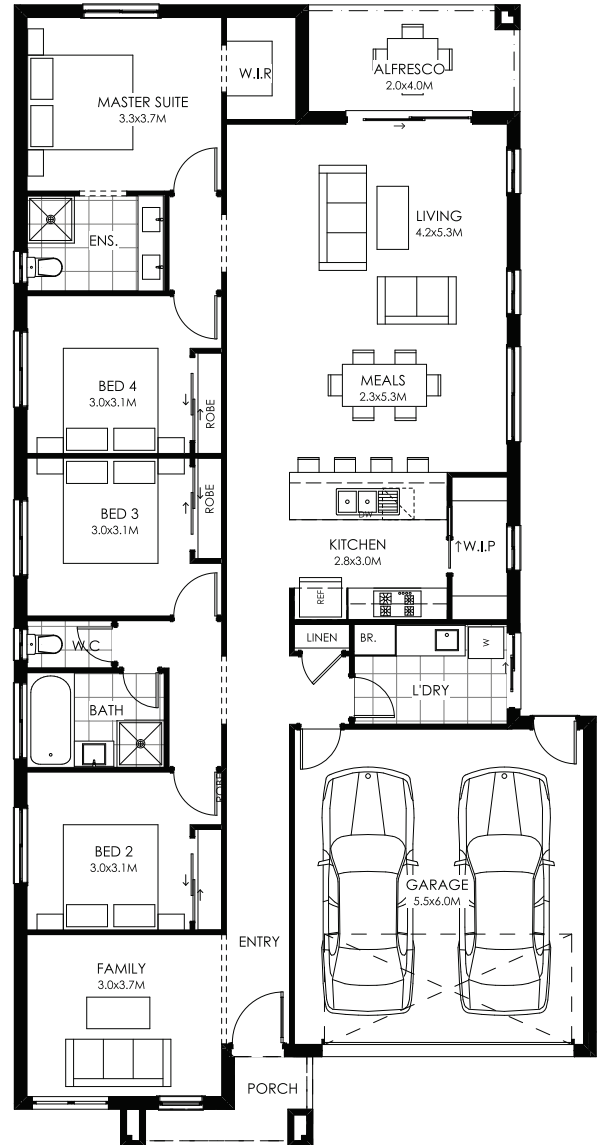

Jade

2.0

2.0

4.0

SPECIFICATIONS

Fits lot width 12.5m

Fits lot length 28m

Ground Floor 161.14 17.3sq

Garage 36.10 3.9sq

Porch 4.34 0.46sq

Alfresco 8.26 0.89sq

Total 209.84m² / 22.58sq

build4me
BUILDING EXCELLENCE