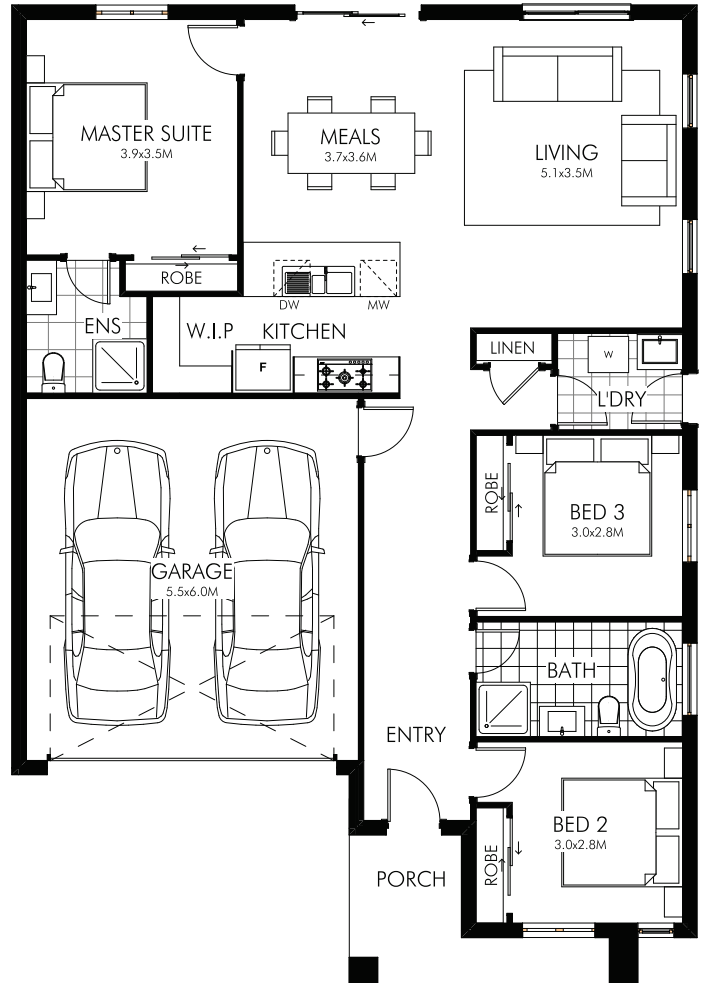

# Botanica

2.0

2.0

3.0

## SPECIFICATIONS

**Fits lot width** 12.5m

**Fits lot length** 21m

Ground Floor 121.30 13.0sq

Garage 35.76 3.84sq

Porch 6.99 0.48sq

**Total** 164.09m<sup>2</sup> / 17.66sq

**build4me**  
BUILDING EXCELLENCE